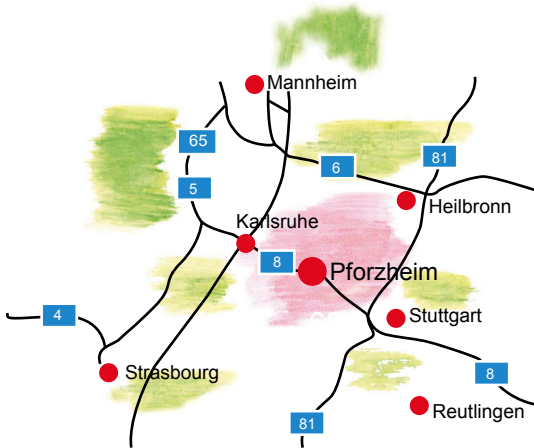

Your way to EVE

aircraft: airport Stuttgart 0.45 Std
airport Frankfurt a.M. 1.30 Std

railroad: central station Pforzheim

vehicle: leave the highway at exit „Pforzheim West“
at the first traffic light turn left in Pforzheim
direction (B10)
at the next crossroad turn right into
the Stuttgarter Str.
after about 800m turn right into
the Rastatter Str.

EVE house number 30